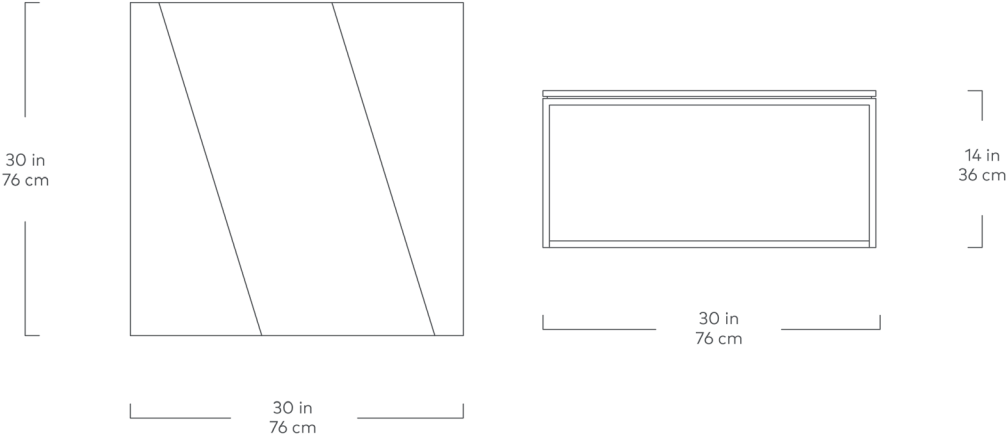

Tobias Coffee Table - Square

- Top is constructed with an engineered wood core for strength and stability.
- Real-wood veneer top surface with water-based, clear coat finish.
- Bench-made, solid, steel base with durable, powder-coat finish.
- Bumpers on the bottom of base to protect hardwood floors.
- Wood is a natural material, with variations in grain pattern and colour that make each design unique.